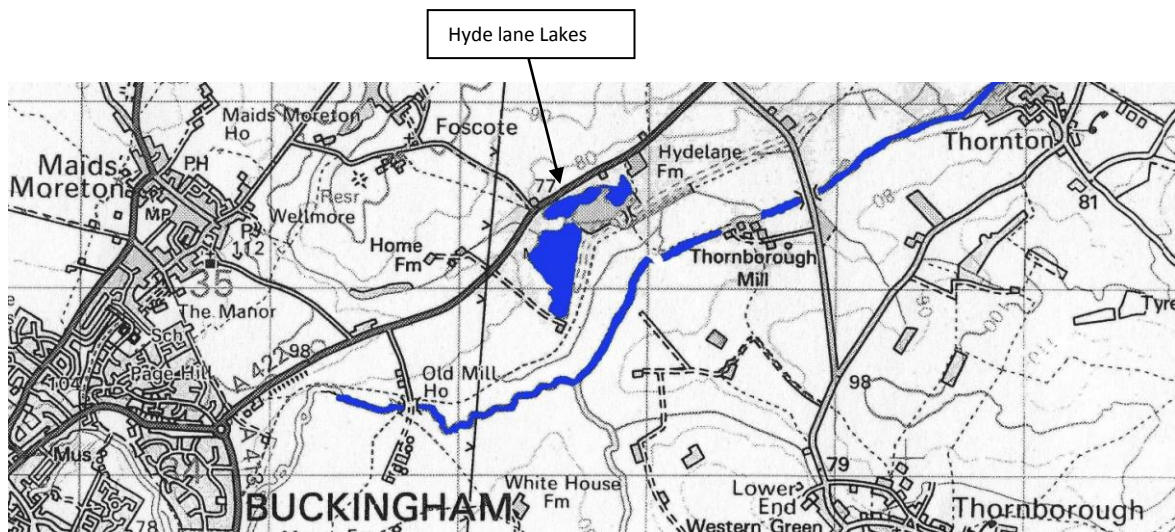

BDAA Fishery - Directions to Hyde Lane lakes

A key is required for both car parks and can be purchased from Londis, 41 Nelson Street, Buckingham.

Access Points

Main Road Car Park (key required), access from Buckingham/Stony Stratford road (A422) at north end of the middle lake.

Staleys Car Park (key required) access down track at Buckingham end of lakes. Turn left before reaching Pump house. There is no parking allowed on track or at the Pump House